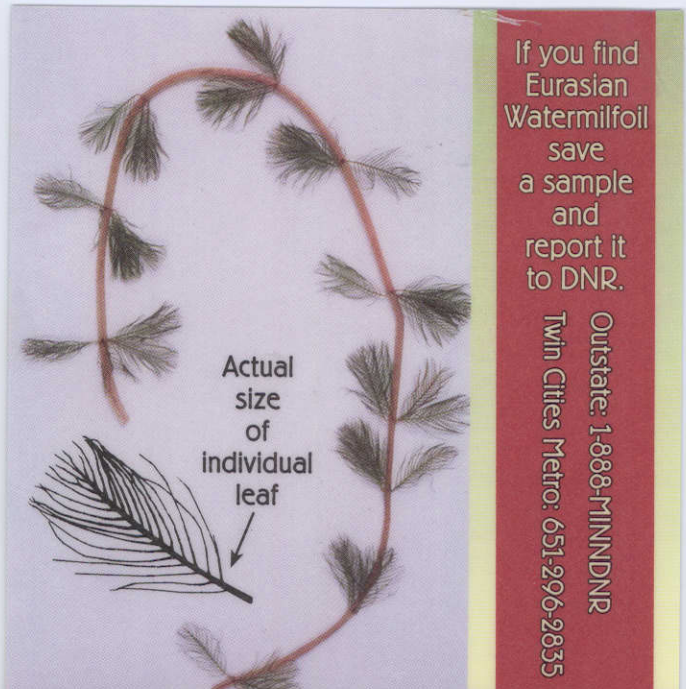

Actual size of individual leaf

**Northern Watermilfoil  
(beneficial native)**

Usually 5 - 10 leaflet pairs per leaf

Actual size of individual leaf

If you find Eurasian Watermilfoil save a sample and report it to DNR.

Outstate: 1-888-MINNDNR  
Twin Cities Metro: 651-296-2835

**Eurasian Watermilfoil  
(harmful exotic)**

Usually 12 - 21 leaflet pairs per leaf